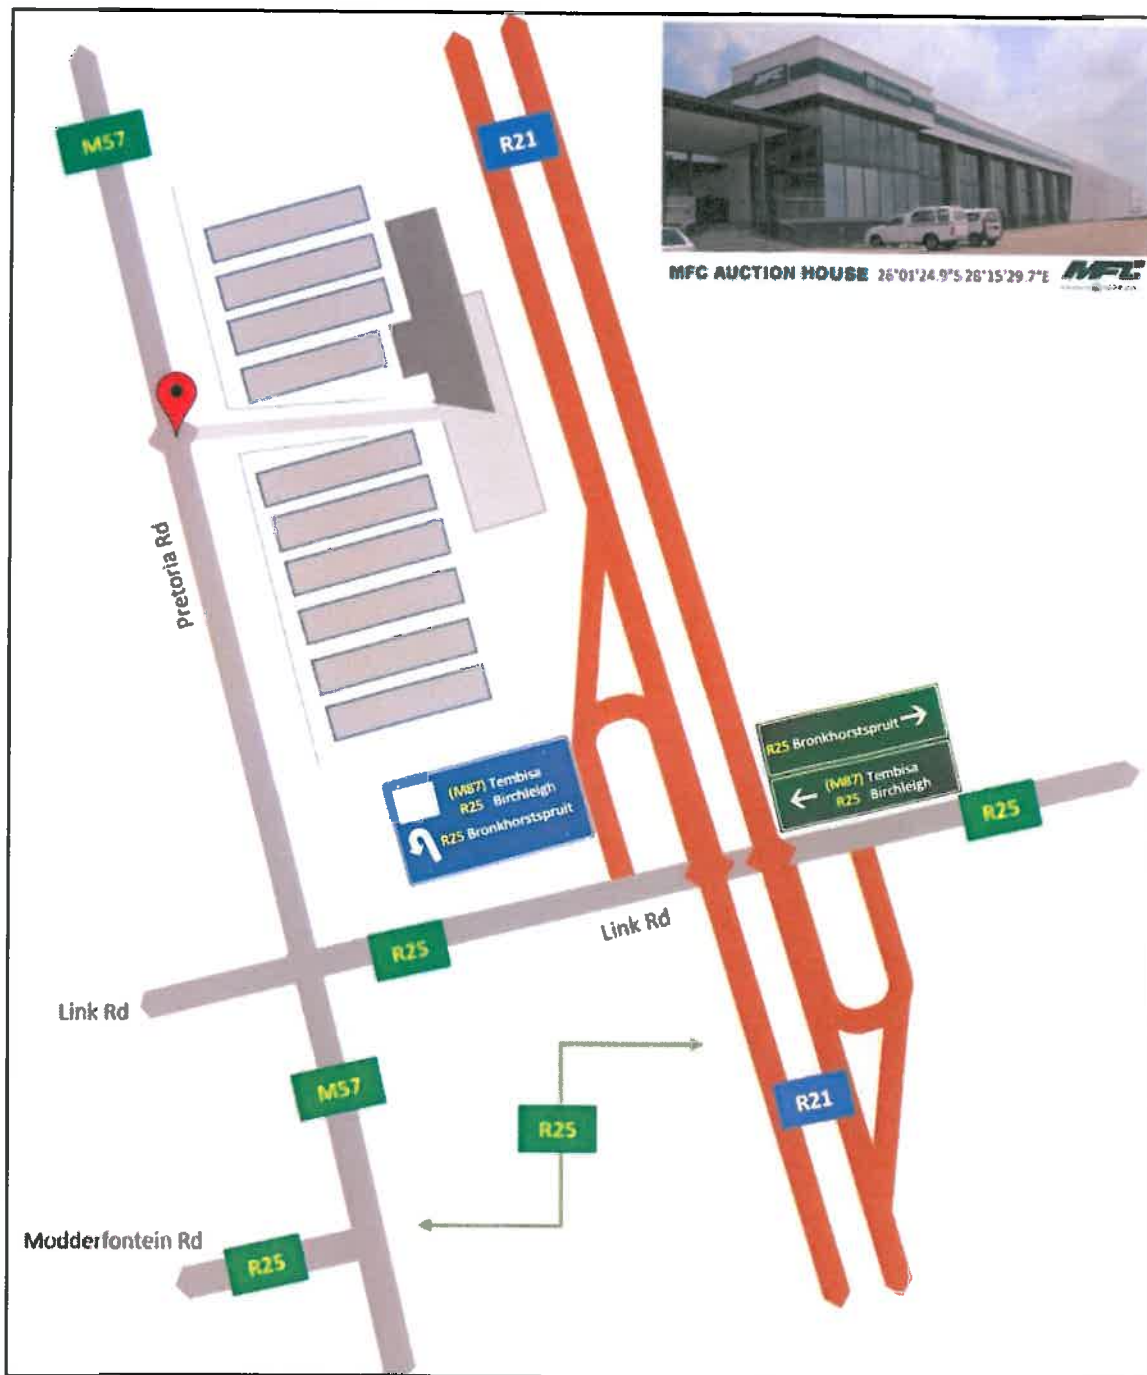

Directions to MFC Auction House

Physical address: Pretoria Rd (M57), Witfontein, 1620

GPS Co-ordinates: 26°01'24.9"S 28°15'29.7"E / -26.023579, 28.258293

See directions below

From Van Riebeeck St - Edenvale

1 Van Riebeeck St

Germiston, 1614

- ^ Get on R24 in Edenvale
43 s (460 m)
 - ↑ Head northwest on Edenvale Rd
17 m
 - ⤴ Turn right to merge onto R24
460 m
- ^ Follow R24 and R21 to R25 in Kempton Park. Take exit 32 from R21
10 min (21.1 km)
 - ⤴ Merge onto R24
5.9 km
 - Use the right 2 lanes to take the exit toward Pretoria/Kempton Park/R21N
Toll road
1.4 km
 - ⤴ Merge onto R21
Toll road
13.2 km
 - Take exit 32 for R25 toward Bronkhorstspuit/M87/Tembisa/Johannesburg
500 m
- ^ Drive to M57
3 min (1.8 km)
 - Use the right 2 lanes to turn right onto R25
650 m
 - Turn right onto M57
1.1 km

26°01'24.9"S 28°15'29.7"E

From Modderfontein Rd – Greenstone Hill

Modderfontein Rd

Edenvale, 1609

- ↑ Head northeast on Modderfontein Rd/R25 toward Parkway St
Continue to follow R25
16.4 km
- ⤴ Turn left onto M57/R25
Continue to follow M57
1.9 km

26°01'24.9"S 28°15'29.7"E